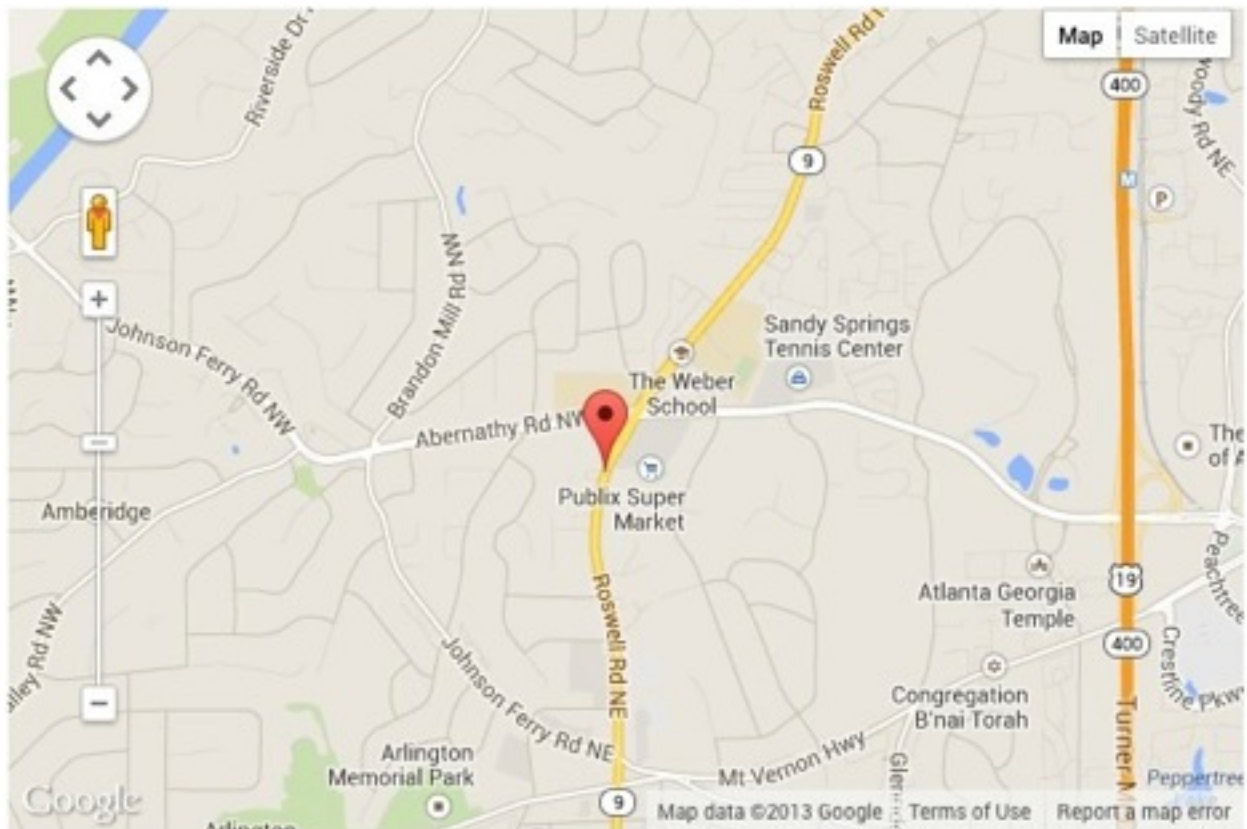

cpt COMPREHENSIVE PET THERAPY, INC.

Directions to our Sandy Springs – Courtyard Location

6600 Roswell Road, NE, Suite K-2, Sandy Springs, GA 30328

From Alpharetta:

1. Take GA 400 South to the Abernathy Road exit- Exit 5.
2. Make a right at the end of the ramp onto Abernathy Road West.
3. Before Roswell Road, move to the left turn lane.
4. Make a left at the light onto Roswell Road South.
5. Remain in the far right lane.
6. After passing the first mall (Fun Zone, Thrift Store) make an immediate right into the Courtyard Complex, a two story building, #6600 Roswell Road.

As a landmark, the street pillar will display signage for a flower store and a bridal store.

7. Park in the back. Go to the left side. We are downstairs in Suite K-2.

From Atlanta:

1. Take GA 400 North.
2. Take the Sandy Springs exit (the second Abernathy Road exit- Exit 5B) and make a right at the end of the ramp onto Abernathy Road West.
3. Before Roswell Road, move to the left turn lane.
4. Make a left at the light onto Roswell Road South.
5. Remain in the far right lane.
6. After passing the first mall (Fun Zone, Thrift Store) make an immediate right into the Courtyard Complex, a two story building, #6600 Roswell Road.
As a landmark, the street pillar will display signage for a flower store and a bridal store.
7. Park in the back. Go to the left side. We are downstairs in Suite K-2.

From Marietta or East Cobb:

1. Take Johnson Ferry Road south to Abernathy Road.
2. Make a left onto Abernathy Road.
3. Make a right onto Roswell Road.
4. Follow Direction 6 "From Alpharetta."

Alternatively, you may wish to take I-285 to Roswell Road north, then follow Direction 2 "From Buckhead."